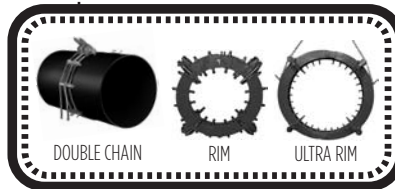

WHAT CLAMP DO I NEED?

Start here

DO YOU NEED TO REFORM?

All Reforming clamps can also be used for alignment only applications

Yes

No

IS THE PIPE UNDER 12"?

IS THE PIPE UNDER 12"?

Yes

Yes

No

No

IS THE PIPE OVER 60"?

IS THE PIPE OVER 60"?

Yes

Yes

No

No

12" - 60" CLAMPS:

12" - 60" CLAMPS: